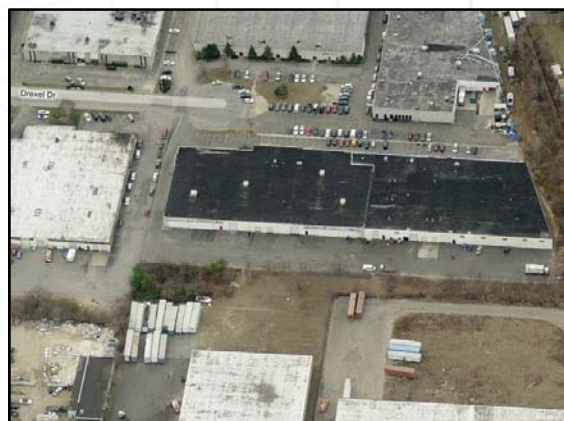

## 21,550 sq. ft. For Lease 45 Drexel Drive, Bay Shore, NY

Office Space:	10%
Ceiling Height:	16'
Loading:	1 Dock 1 Drive-in
Power:	800 Amps
Sprinklers:	Yes
Cooling:	Offices
Heat:	Gas
Lease Price:	\$6.25/sq. ft. <i>(includes base year taxes)</i>