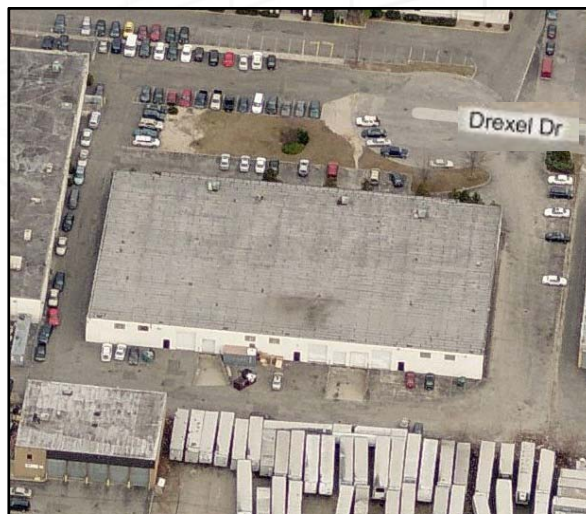

Contact: Schacker Realty 631-293-3700

All information is subject to errors, omissions, modification, and withdrawal.

Information is from sources deemed to be reliable but should not be relied upon without independent verification.