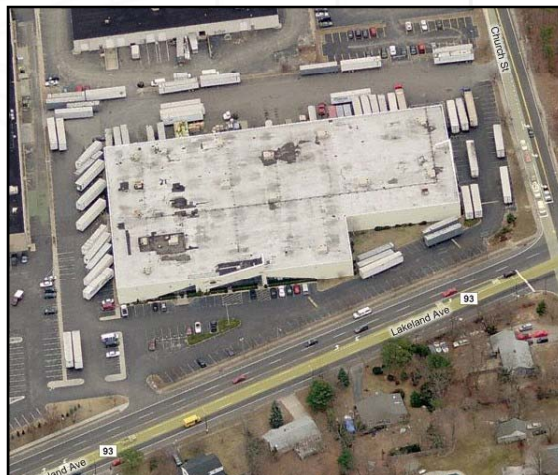

Contact: Schacker Realty 631-293-3700

*All information is subject to errors, omissions, modification, and withdrawal.
Information is from sources deemed to be reliable but should not be relied upon without independent verification.*